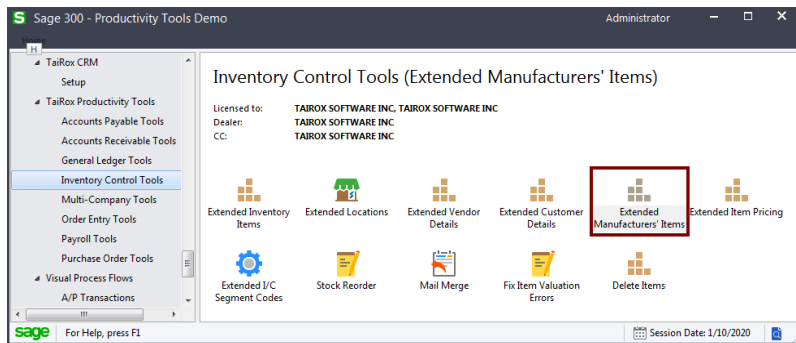

The Extended Manufacturers' Item icon appears under **TaiRox Productivity Tools > Inventory Control Tools** on the Sage 300 desktop and can be copied to other menu locations.