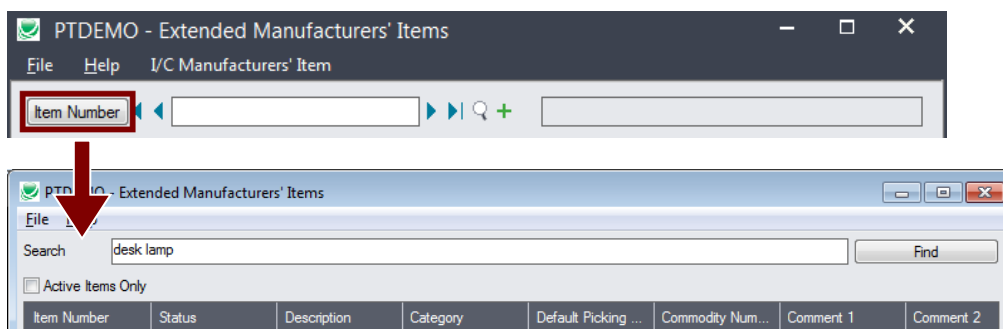

Using the Item Number button to look up Manufacturers' Items

Click the Item Number button on the Extended Manufacturers' Items form to open the SmartFinder search form for finding Manufacturers' Item numbers.