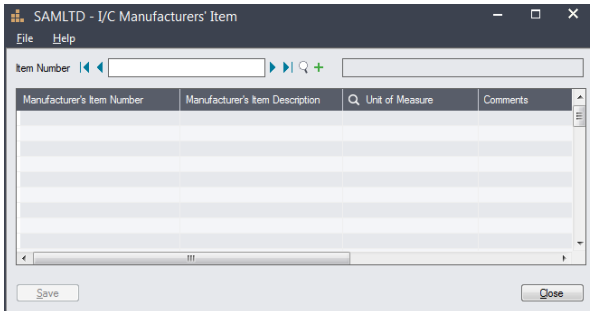

Extended Manufacturers' Items

Extended Manufacturers' Items is an enhanced replacement for the Sage I/C Manufacturers' Items screen. It provides you with a SmartFinder for quick access to customer item number information.

The following screens show the extra SmartFinder Item Number button provided by the Extended Manufacturers' Items screen:

Sage I/C Manufacturers' Items screen

TaiRox Extended Manufacturers' Items screen