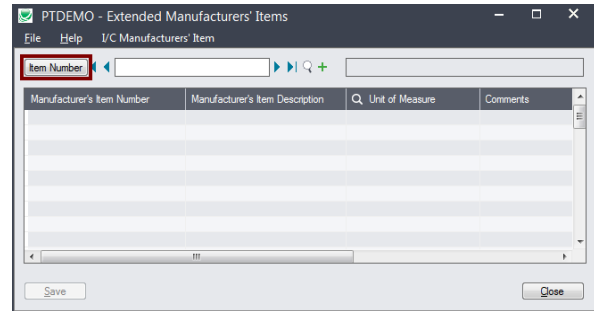

Extended Manufacturers' Items

Extended Manufacturers' Items is an enhanced replacement for the Sage I/C Manufacturers' Items screen. It provides you with a SmartFinder for quick access to customer item number information.

The following screens show the extra SmartFinder Item Number button provided by the Extended Manufacturers' Items screen:

Sage I/C Manufacturers' Items screen

TaiRox Extended Manufacturers' Items screen